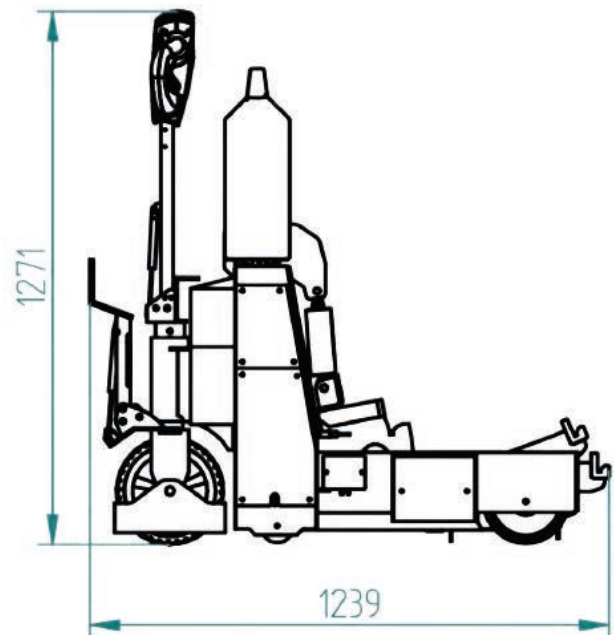

Movexx **T1500-RZS**
PARTS & OPTIONS
2020 v2

Specifications

Technical details

Frame	Steel, powder coated
Drive	24V DC, 600W, 100 rpm
Weight	180 kg (296 lbs)
Max. pulling force	1800 N
Weight trailer	Max. 1500 kg (3306.9 lbs)
Battery	Exchangeable battery pack
Speed Max.	3,8 km/h (2.4 mph)
Drive wheels	Vulcalon Ø 200 x 50 mm (7.9 x 2 in)
Adze height	750-1271 mm (29.5 - 50 in)
Noise level	68,5 dB
To use from	-10° / 40° C (14° / 104° F)
Lifting capacity	800 kg (1763.7 lbs)

Pulling power (in kg)

Measured with a trolley with 2 swivel wheels and 2 fixed castors. Wheel Ø 160 mm.

Dimensions

Standard parts

Motor 600W / 100rpm
(6911413X) with brake
Item number M2098

LED battery indicator
Item number M0123