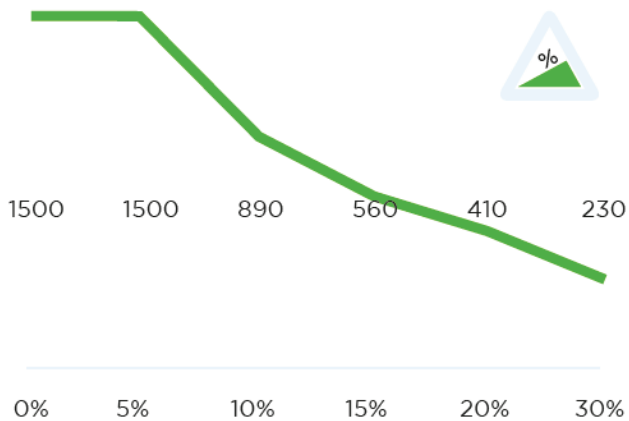

Specifications

Technical details

Frame	Steel, powder coated
Drive	24V DC, 600W, 100 rpm
Weight	180 kg (296 lbs)
Max. pulling force	1800 N
Weight trailer	Max. 1500 kg (3306.9 lbs)
Battery	Exchangeable battery pack
Speed Max.	3,8 km/h (2.4 mph)
Drive wheels	Vulcalon Ø 200 x 50 mm (7.9 x 2 in)
Adze height	750-1271 mm (29.5 - 50 in)
Noise level	68,5 dB
To use from	-10° / 40° C (14° / 104° F)
Lifting capacity	800 kg (1763.7 lbs)

© 2020 Movexx International B.V. The images shown are used for illustration purposes only and may differ from the products indicated. No rights can therefore be derived from it. Printing errors are subjected to change. The datasheet is the confidential product of Movexx International B.V. and no portion of this datasheet may be copied, performed, or redistributed without the express written authority of Movexx International B.V.

Pulling power (in kg)