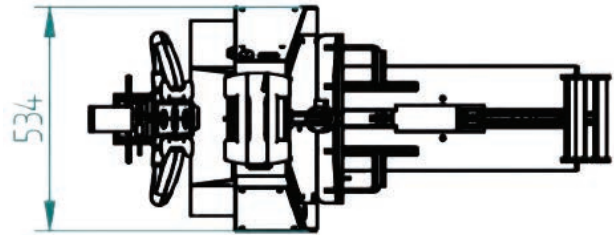

Movexx **T1500-RZS**
PARTS & OPTIONS
2020 v2

Specifications

Technical details

Frame	Steel, powder coated
Drive	24V DC, 600W, 100 rpm
Weight	180 kg (296 lbs)
Max. pulling force	1800 N
Weight trailer	Max. 1500 kg (3306.9 lbs)
Battery	Exchangeable battery pack
Speed Max.	3,8 km/h (2.4 mph)
Drive wheels	Vulcalon Ø 200 x 50 mm (7.9 x 2 in)
Adze height	750-1271 mm (29.5 - 50 in)
Noise level	68,5 dB
To use from	-10° / 40° C (14° / 104° F)
Lifting capacity	800 kg (1763.7 lbs)

Pulling power (in kg)

Measured with a trolley with 2 swivel wheels and 2 fixed castors. Wheel Ø 160 mm.

Dimensions

Standard parts

Motor 600W / 100rpm
(6911413X) with brake
Item number M2098

LED battery indicator
Item number M0123

Feather/shaft Throttle
Item number **M0121-4**

Switch FAST/SLOW
tiller head green
Item number
M0121-SPEED-GROEN

Switch UP/DOWN
tiller head green
Item number
M0121-UPDOWN-GROEN

Italsea drive controller
in 24V / 36 bat,
in 35A / I_{max} 90A
Item number **M1124-SP**

Fuse Maxi 80A
Item number **M0191**

Drive wheel
Ø 200 x 50 mm
Item number **M0340**

Steering wheel, full rubber
Black Ø 250 x 80 mm
Item number **M6019**

Options

Castor wheel
Black Ø 80 mm
Item number M0319