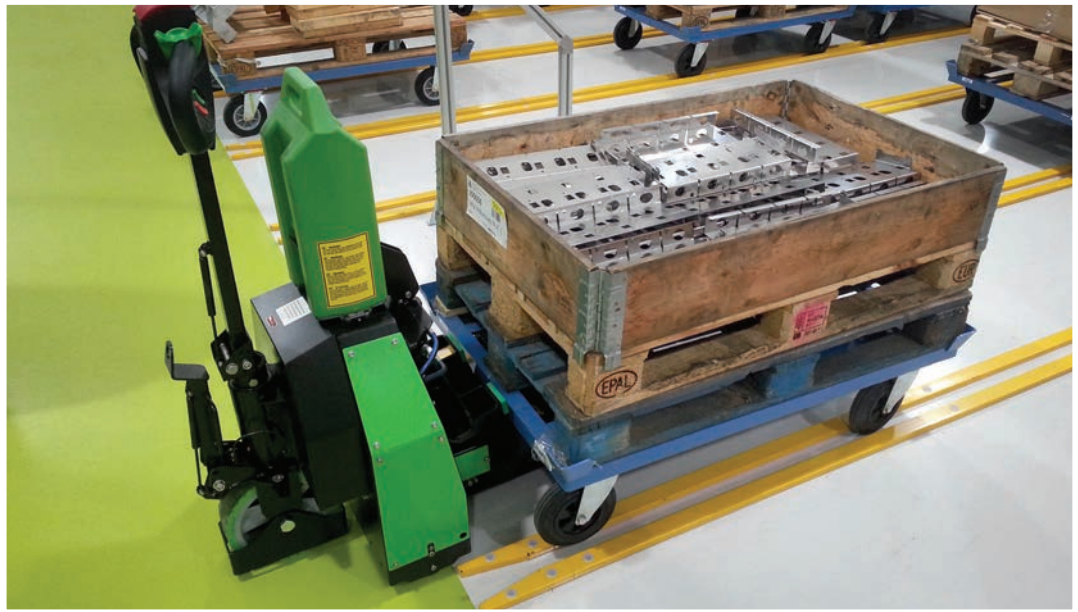

applications

moveXX
driven by brain power

Generatorstraat 17-19
3903 LH Veenendaal
The Netherlands

T +31 (0)318 519900
E info@movexx.com
W www.movexx.com