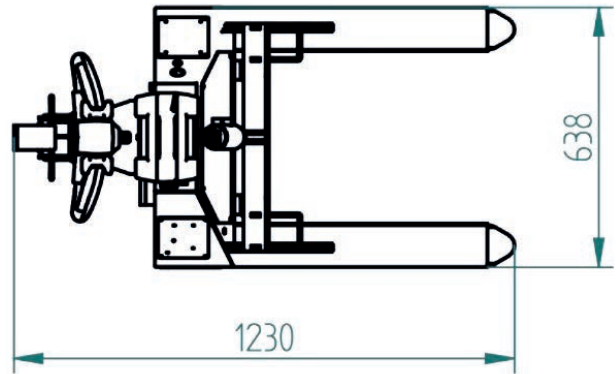

Movexx **T1000-RZ**
PARTS & OPTIONS
2020 v2

Specifications

Technical details

Frame	Steel, powder coated
Drive	24V DC, 300W, 100 rpm
Weight	127kg (280 lbs)
Max. pulling force	800 N
Weight trailer	Max. 1000 kg (2204.5 lbs)
Battery	Exchangeable battery pack
Speed Max.	3,8 km/h (2.4 mph)
Drive wheels	Vulcalon Ø 200 x 50 mm (7.9 x 2 in)
Adze height	750-1261 mm (29.5 - 49.6 in)
Noise level	63,8 dB
To use from	-10° / 40° C (14° / 104° F)
Lifting capacity	600 kg (1322.8 lbs)

Pulling power (in kg)

Measured with a trolley with 2 swivel wheels and 2 fixed castors. Wheel Ø 160 mm.

Dimensions

Standard parts

Motor 300W / 100rpm
(6911393E) with brake
Item number M1033

LED battery indicator
Item number M0123

Fuse Maxi 40A
Item number **M0254**

Drive wheel
Ø 200 x 50 mm
Item number **M0340**

Most common spareparts

Steering wheel, full rubber
Black Ø 250 x 80 mm
Item number M6019

applications

moveXX
driven by brain power