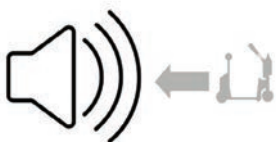

Horn 90dB for
steel tiller head supp.
Item number OPT0057

Options

Horn 103dB
Item number OPT0059

Emergency stop complete
Item number OPT0063

Strobe light for
steel tiller head supp.
Item number OPT0065

Audio signal
(while driving)
Item number OPT0253