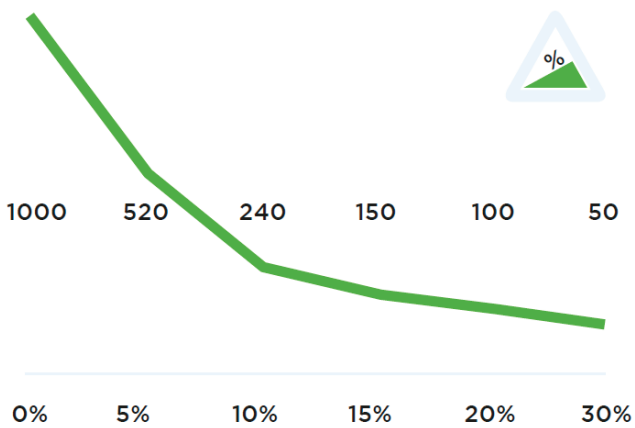

Specifications

Technical details

Frame	Steel, powder coated
Drive	24V DC, 300W, 100 rpm
Weight	127kg (280 lbs)
Max. pulling force	800 N
Weight trailer	Max. 1000 kg (2204.5 lbs)
Battery	Exchangeable battery pack
Speed Max.	3,8 km/h (2.4 mph)
Drive wheels	Vulcalon Ø 200 x 50 mm (7.9 x 2 in)
Adze height	750-1261 mm (29.5 - 49.6 in)
Noise level	63,8 dB
To use from	-10° / 40° C (14° / 104° F)
Lifting capacity	600 kg (1322.8 lbs)

© 2020 Movexx International B.V. The images shown are used for illustration purposes only and may differ from the products indicated. No rights can therefore be derived from it. Printing errors are subjected to change. The datasheet is the confidential product of Movexx International B.V. and no portion of this datasheet may be copied, performed, or redistributed without the express written authority of Movexx International B.V.

Pulling power (in kg)