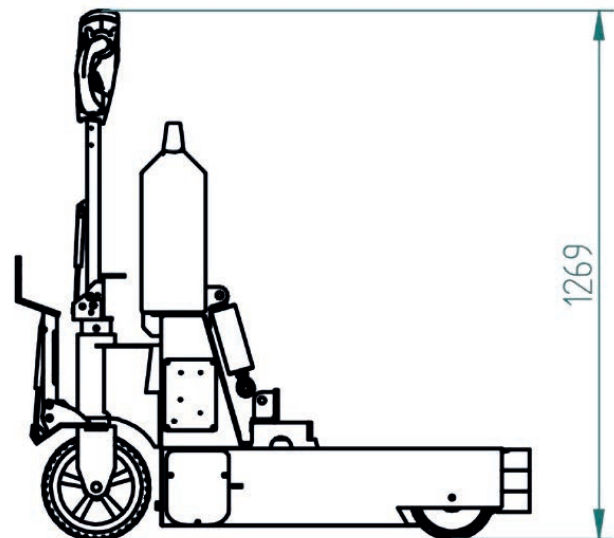

Movexx **T1000-RZ**
PARTS & OPTIONS
2020 v2

Specifications

Technical details

Frame	Steel, powder coated
Drive	24V DC, 300W, 100 rpm
Weight	127kg (280 lbs)
Max. pulling force	800 N
Weight trailer	Max. 1000 kg (2204.5 lbs)
Battery	Exchangeable battery pack
Speed Max.	3,8 km/h (2.4 mph)
Drive wheels	Vulcalon Ø 200 x 50 mm (7.9 x 2 in)
Adze height	750-1261 mm (29.5 - 49.6 in)
Noise level	63,8 dB
To use from	-10° / 40° C (14° / 104° F)
Lifting capacity	600 kg (1322.8 lbs)

Pulling power (in kg)

Measured with a trolley with 2 swivel wheels and 2 fixed castors. Wheel Ø 160 mm.

Dimensions

Standard parts

Motor 300W / 100rpm
(6911393E) with brake
Item number M1033

LED battery indicator
Item number M0123